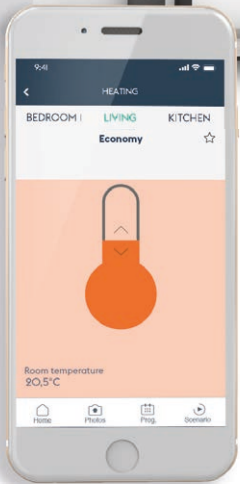

Smart Home Automation

Connected solution for electric radiators

MDO BL TYXAL+
Opening Micro
Detector White

MINOR 1000
Wireless Room Thermostat X3D

Each radiator contains a wireless receiver

TYXIA 6410
Wall Mounted Receiver 1 Dry Output
Contact 5 Amp

TYBOX 5101
Wireless Room
Thermostat X3D

BENEFITS

- Local control of electric heating zone by zone with the thermostats
- Ability to centralise the control of 16 radiators by one thermostat
- Automatic activation of their heating frost protection mode when an open window is detected.
- Remote control and programming with the Tydom application
- Solution that can evolve at any time with the connected Delta Dore ecosystem